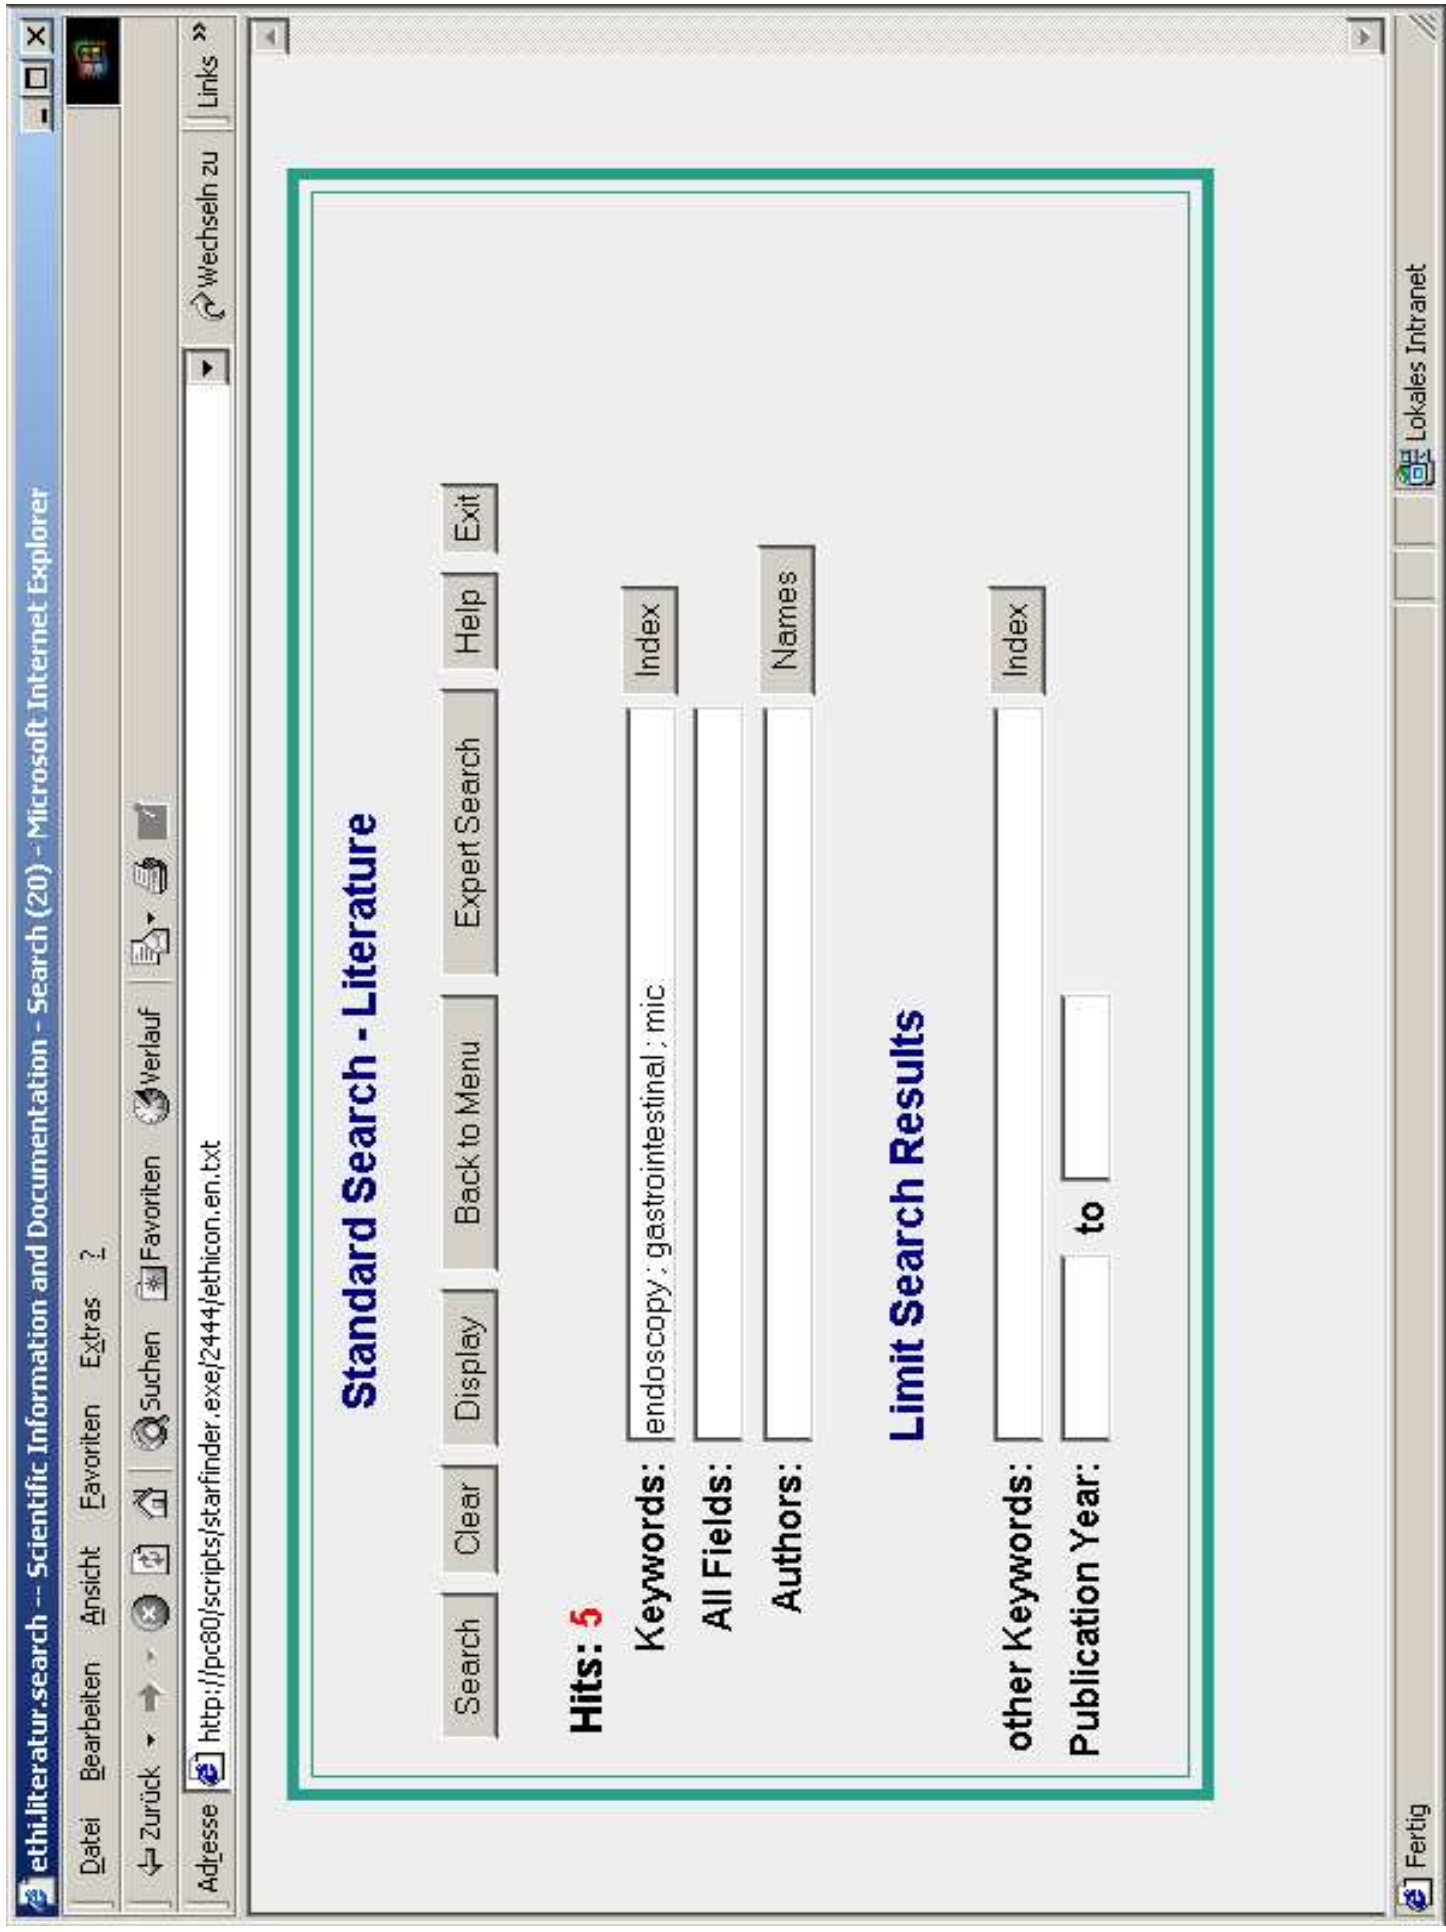

Standard Search - Literature

Search Clear Display Back to Menu Expert Search Help Exit

Hits: 5

Keywords: endoscopy ; gastrointestinal ; mic. Index

All Fields: Index

Authors: Names

Limit Search Results

other Keywords: Index

Publication Year: to